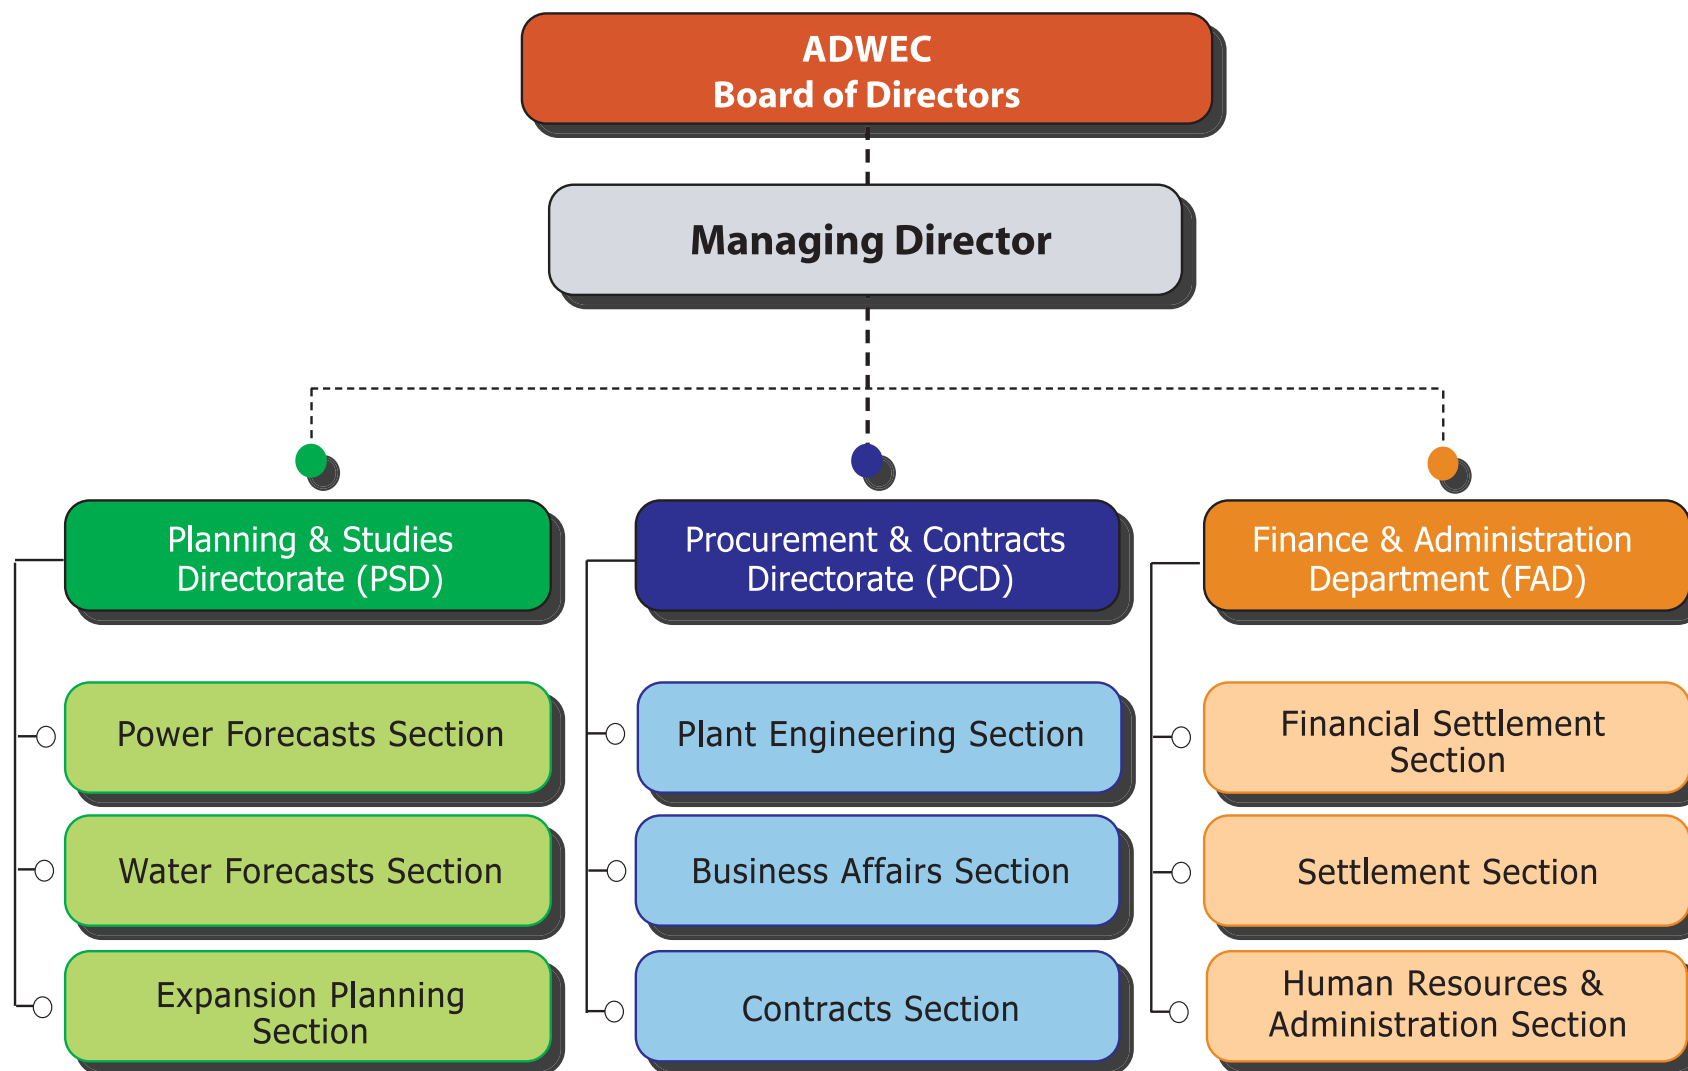

إتجاه تدفق الإنتاج و الدفعات المالية

FLOW OF PAYMENTS & PRODUCTS

الهيكل التنظيمي و الأنشطة

ADWEC ORGANISATIONAL STRUCTURE

هيكل قطاع الماء و الكهرباء STRUCTURE OF ELECTRICITY & WATER SECTOR

Authority

Abu Dhabi Water & Electricity
Authority (ADWEA)

Regulation & Supervision Bureau
(RSB)

Regulator

Producers

Power & Water Producers (IWPPs & GDs)
Production of Water and Electricity

Producers

Procurer

Abu Dhabi Water & Electricity
Company (ADWEC)
Single Buyer/Seller

Transmission Company
(TRANSCO)
Water and Electricity Transmission

Transmission

Distributor

Abu Dhabi Distribution Company
(ADDC)
Water and Electricity Distribution

Al Ain Distribution Company
(AADC)
Water and Electricity Distribution

Distributor

بيان تكاليف القطاع PRINCIPLES OF SECTOR COSTS